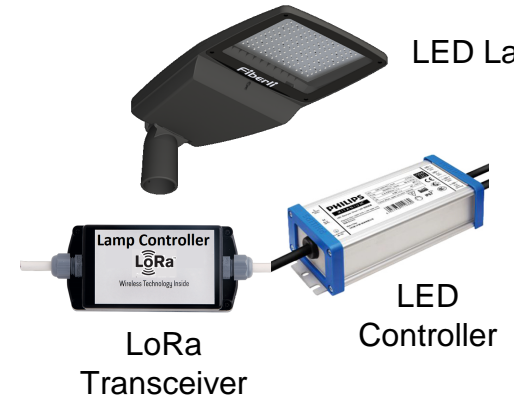

Streetlight control with CloudGate & LoRA

CloudGate Mini
CM0125-12142
with LoRa card

All inputs/outputs
are logged

All input/output
changes are sent
to the Cloud

WiPOM
Software

LED Lamp

LED Lamp

LED Lamp